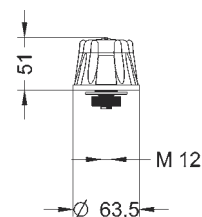

N°	1	2	Suono Intermittente Veloce Fast Intermittent Sound
ON	X		
OFF		X	

N°	1	2	Suono Continuo Continuous Sound
ON		X	
OFF	X		
N°	1	2	
ON	X	X	
OFF			

Kg. 0,102

Installazione ad incasso foro  $\varnothing$  12 mm. Fornito adattatore per foro  $\varnothing$  16 mm -  $\varnothing$  22 mm  
Flush mounting with openings  $\varnothing$  12 mm. Supplied with adapter for openings  $\varnothing$  16 mm -  $\varnothing$  22 mm