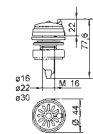

Kg. 0,04

Installazione ad incasso foro tondo ($\varnothing$ 16-22-30 mm).
Flush mounting with round openings ($\varnothing$ 16-22-30 mm).