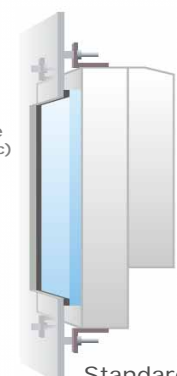

Standard mount

Overlay
Panel surface
(Metal or Plastic)
LCD screen

www.proface.com