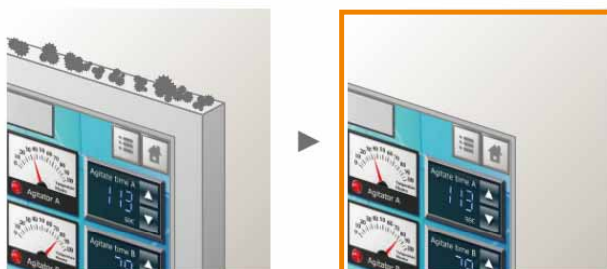

Touch Operator Interface

GP4000 SERIES

Rear-mount Model

SEAMLESS

Integrates into Machine Design

12.1 in
DC/Analog

10.4 in
DC/Analog

7.5 in
DC/Analog

5.7 in
DC/Analog

For details, please visit our website.

Maintain Hygiene of Display Area (Flat mount only)

Creates a flat, SEAMLESS display area to prevent accumulation of mold and dust, and to maintain a hygienic environment. Protective structure performance equivalent to IP65F can be expected*.